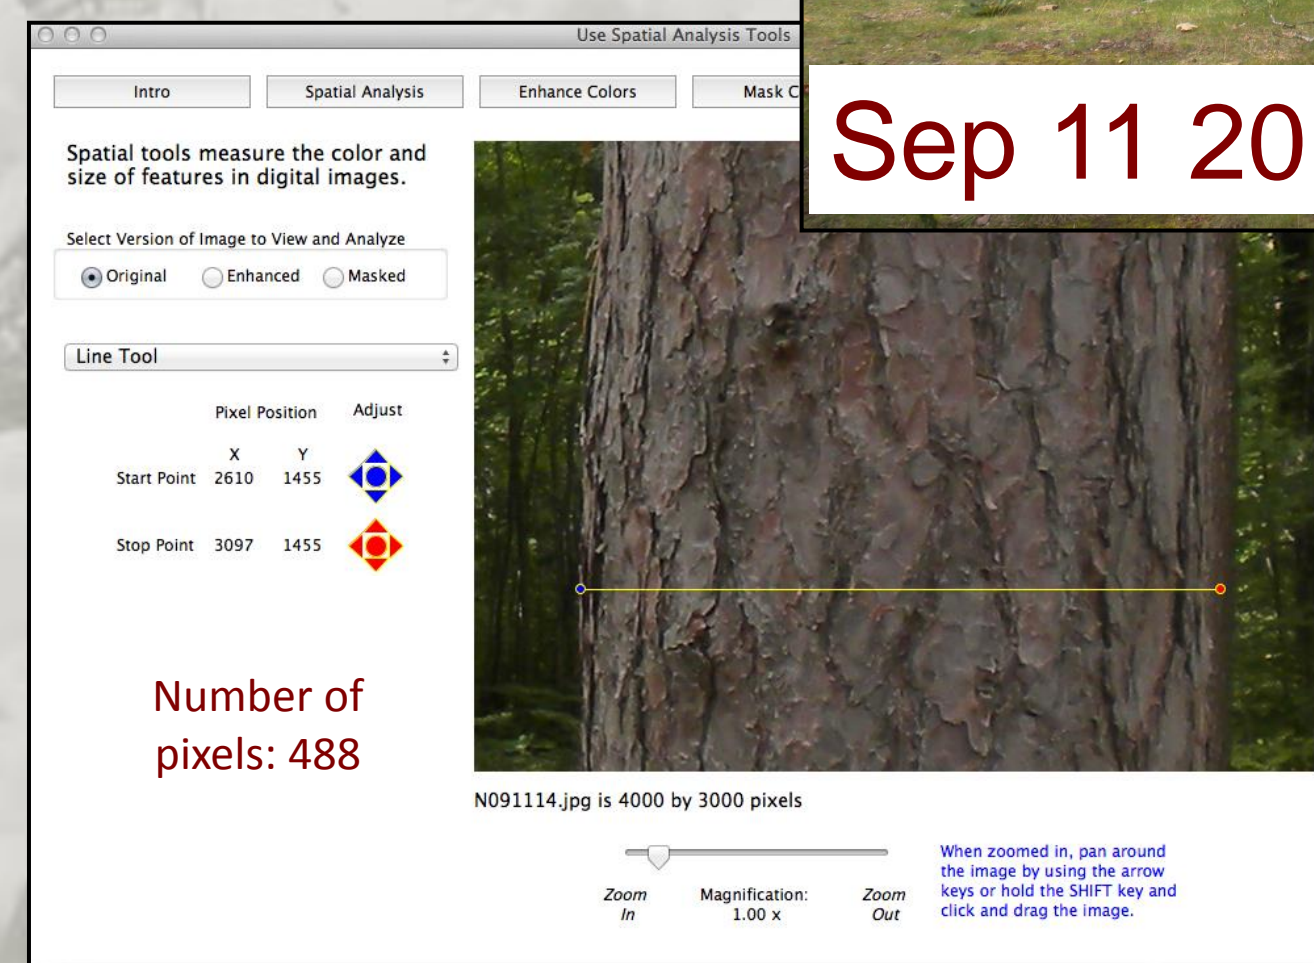

Did you see trees grow this year?

Our Picture Post Can!

In the winter of 2013, the Discovery Center added a Picture Post for measuring tree growth. These photos show a white birch tree in 4 seasons.

Insets show computer software used to measure the tree's diameter at the same spot in each photo. Over the year, the birch added 6% to its width!

Using the measuring guides below, did the red pine tree grow?

Take and upload photos at a Discovery Center Picture Post today. It's easy! Just follow the directions on the posted sign when you hike, bike, snowshoe, or ski past a picture post.