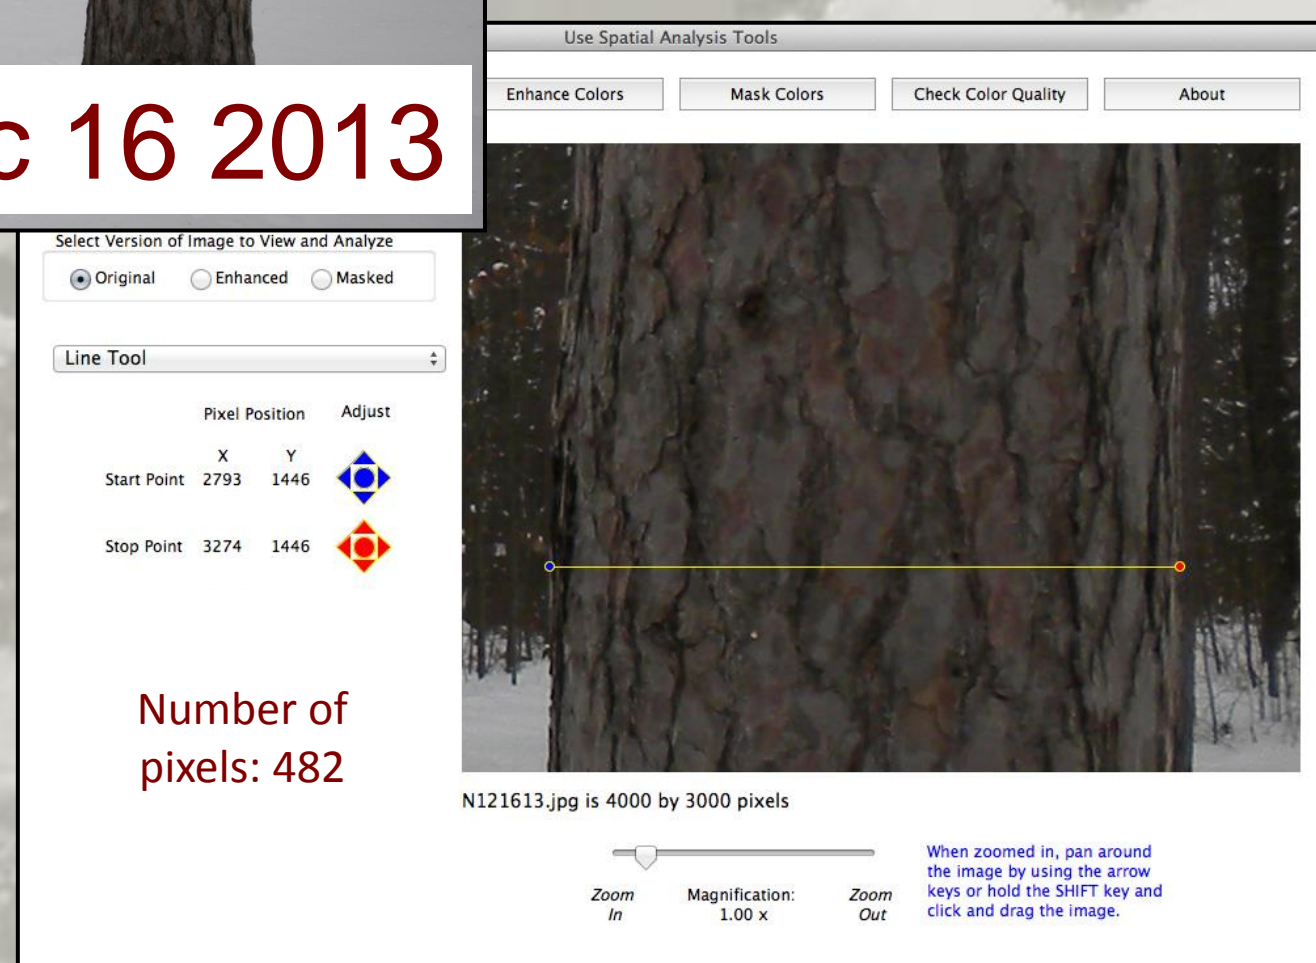

Did you see trees grow this year?

Our Picture Post Can!

In the winter of 2013, the Discovery Center added a Picture Post for measuring tree growth. These photos show a white birch tree in 4 seasons.

Insets show computer software used to measure the tree's diameter at the same spot in each photo. Over the year, the birch added 6% to its width!

Using the measuring guides below, did the red pine tree grow?

Take and upload photos at a Discovery Center Picture Post today. It's easy! Just follow the directions on the posted sign when you hike, bike, snowshoe, or ski past a picture post.